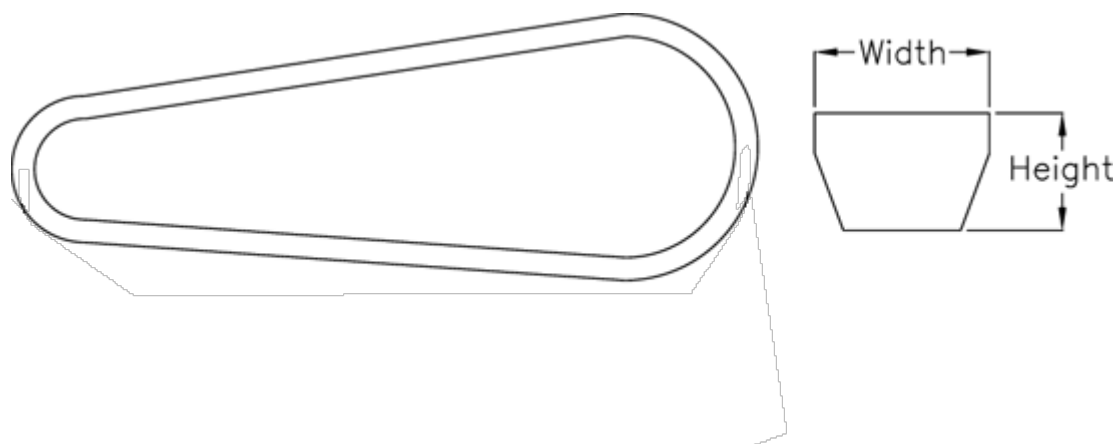

Data Sheet

Article number: 601962462500
Description: Gates V-belt SPZ 2500 Ld 2500
DELTA NARROW

Measures

Datum length	= 2500
Height	= 8
Width	= 10